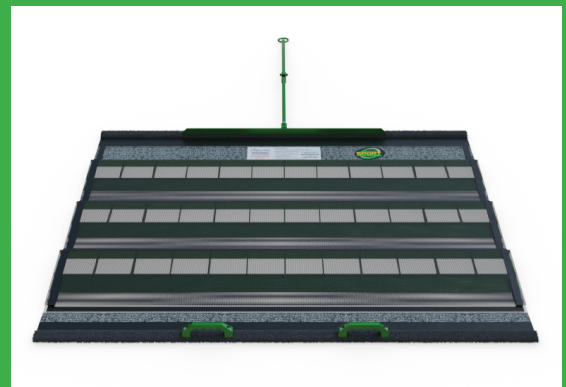

SportSweeper™

A simple and effective sweeping maintenance solution designed for synthetic and turf sports fields

Made in the USA | 5 Year Warranty | 100% Satisfaction Guaranteed

“ About SportSweeper™

The SportSweeper™ creates a healthy and safe environment for athletes and participants while prolonging the durability of the playing surface. It is an affordable, effective, and practical sweeping solution for all sports fields.

■ Product Overview

The SportSweeper™ weighs 30 lbs per mat and can be towed by a small garden tractor, golf cart, gator, or larger vehicle. Each SportSweeper™ comes with a carry case for easy storage and transport. The single mat has a 6-foot sweeping path while the duplex has a 12-foot sweeping path.